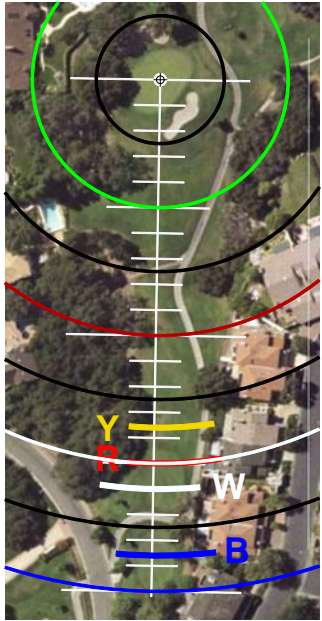

THE VALLEY COURSE

NORTH RANCH CC

WESTLAKE VILLAGE, CA

GET YOUR FREE YARDAGE BOOKS AT RIVERIDGEFAIRWAYS.COM

9/5/2010

HOLE #1

HOLE #2

HOLE #3

HOLE #4

HOLE #5

HOLE #6

HOLE #7

HOLE #8

HOLE #9

SCALE RULER - EACH TICK MARK IS 5 YARDS.
FOR USE WITH RIVERIDGEFAIRWAYS.COM YARDAGE BOOKS, 9/3/2010, AL DELOREY