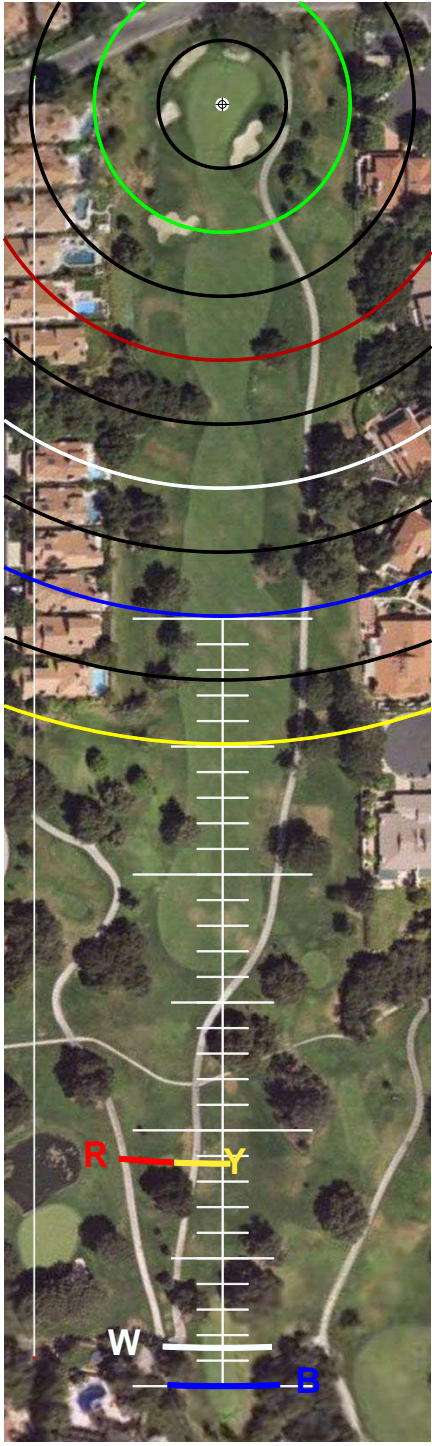

THE VALLEY COURSE

NORTH RANCH CC

WESTLAKE VILLAGE, CA

GET YOUR FREE YARDAGE BOOKS AT RIVERIDGEFAIRWAYS.COM

9/5/2010

HOLE #1

HOLE #2

HOLE #3

HOLE #4

HOLE #5

HOLE #6

HOLE #7

HOLE #8

HOLE #9

SCALE RULER - EACH TICK MARK IS 5 YARDS.
FOR USE WITH RIVERIDGEFAIRWAYS.COM YARDAGE BOOKS, 9/3/2010, AL DELOREY