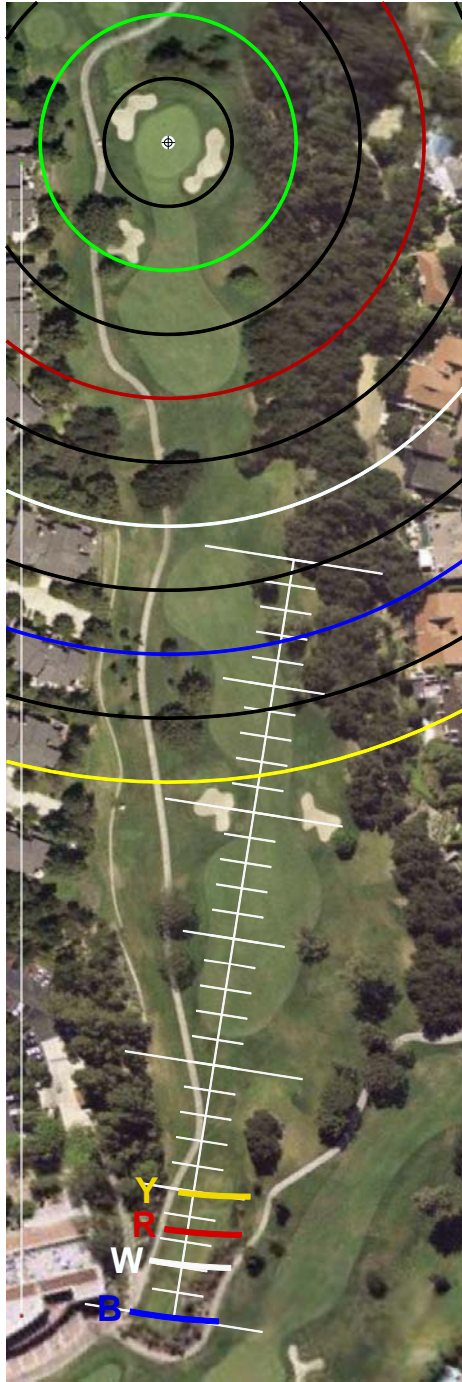

THE VALLEY COURSE

NORTH RANCH CC

WESTLAKE VILLAGE, CA

GET YOUR FREE YARDAGE BOOKS AT RIVERIDGEFAIRWAYS.COM

9/5/2010

HOLE #1

HOLE #2

HOLE #3

HOLE #4

HOLE #5

HOLE #6

HOLE #7

HOLE #8

HOLE #9

SCALE RULER - EACH TICK MARK IS 5 YARDS.
FOR USE WITH RIVERIDGEFAIRWAYS.COM YARDAGE BOOKS, 9/3/2010, AL DELOREY