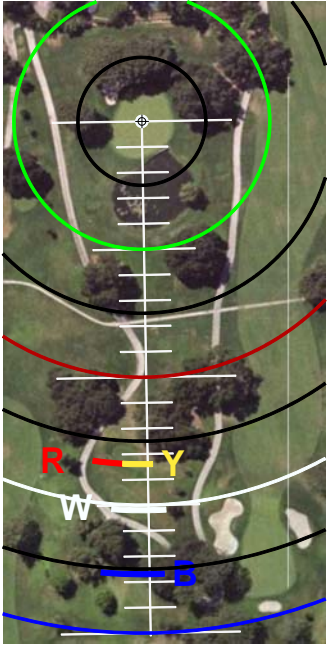

THE VALLEY COURSE

NORTH RANCH CC

WESTLAKE VILLAGE, CA

GET YOUR FREE YARDAGE BOOKS AT RIVERIDGEFAIRWAYS.COM

9/5/2010

HOLE #1

HOLE #2

HOLE #3

HOLE #4

HOLE #5

HOLE #6

HOLE #7

HOLE #8

HOLE #9

SCALE RULER - EACH TICK MARK IS 5 YARDS.
FOR USE WITH RIVERIDGEFAIRWAYS.COM YARDAGE BOOKS, 9/3/2010, AL DELOREY