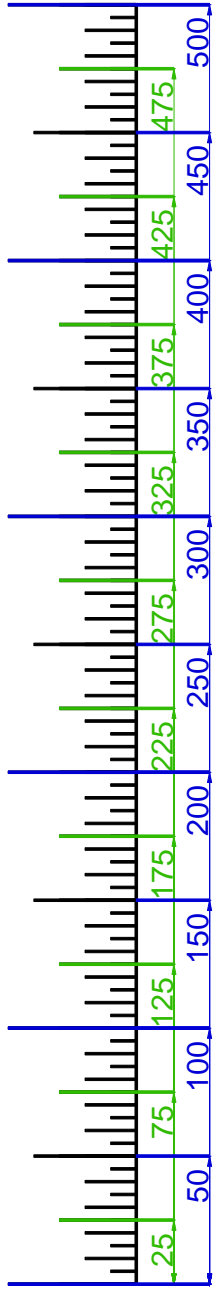

THE VALLEY COURSE

NORTH RANCH CC

WESTLAKE VILLAGE, CA

GET YOUR FREE YARDAGE BOOKS AT RIVERIDGEFAIRWAYS.COM

9/5/2010

HOLE #1

HOLE #2

HOLE #3

HOLE #4

HOLE #5

HOLE #6

HOLE #7

HOLE #8

HOLE #9

SCALE RULER - EACH TICK MARK IS 5 YARDS.
FOR USE WITH RIVERIDGEFAIRWAYS.COM YARDAGE BOOKS, 9/3/2010, AL DELOREY