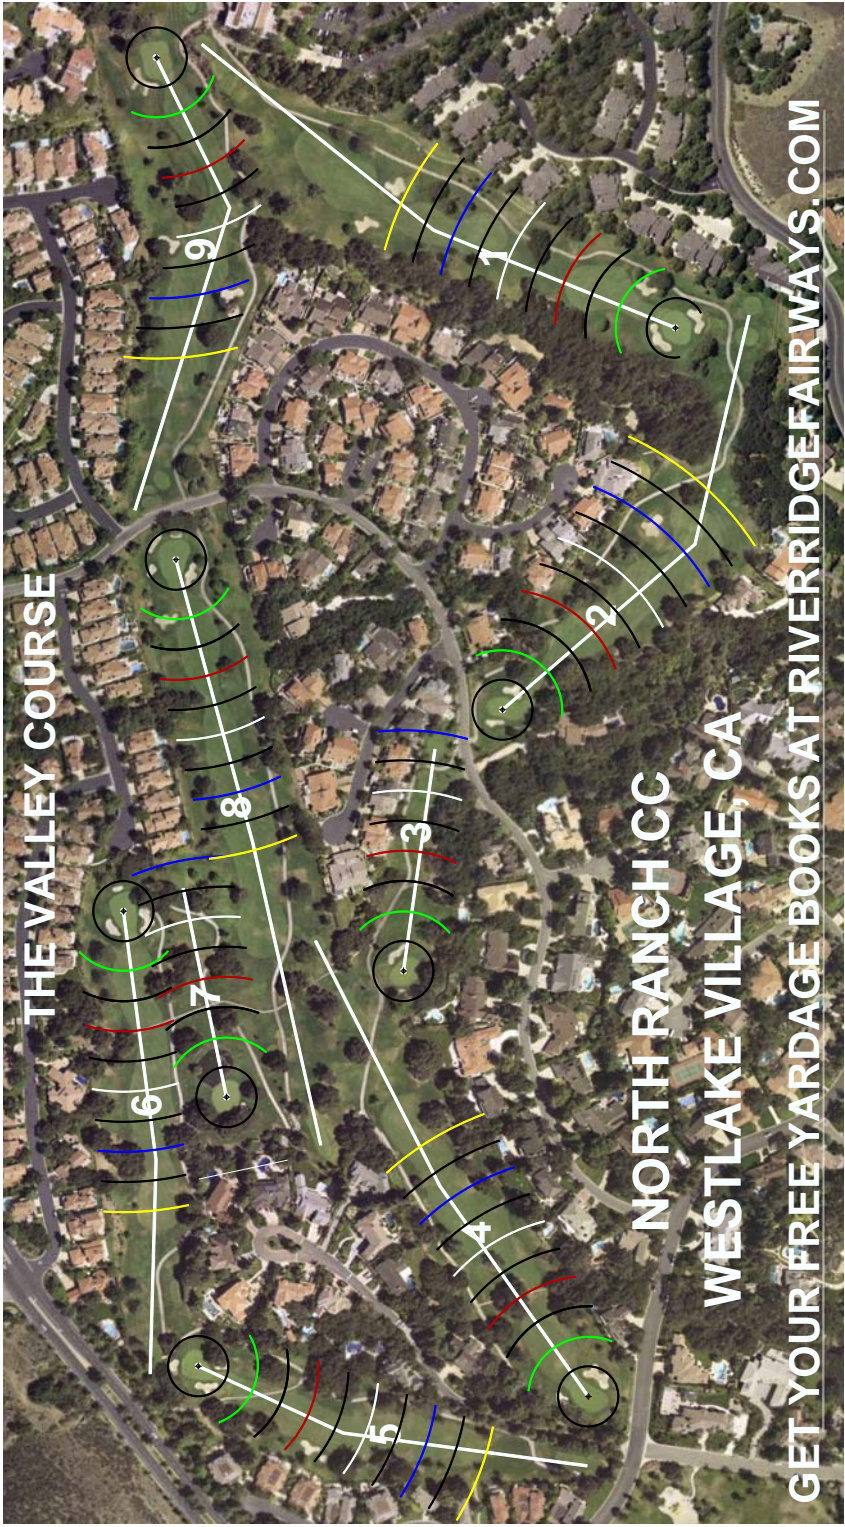

THE VALLEY COURSE

NORTH RANCH CC

WESTLAKE VILLAGE, CA

GET YOUR FREE YARDAGE BOOKS AT RIVERIDGEFAIRWAYS.COM

9/5/2010

HOLE #1

HOLE #2

HOLE #3

HOLE #4

HOLE #5

HOLE #6

HOLE #7

HOLE #8

HOLE #9

SCALE RULER - EACH TICK MARK IS 5 YARDS.
FOR USE WITH RIVERIDGEFAIRWAYS.COM YARDAGE BOOKS, 9/3/2010, AL DELOREY